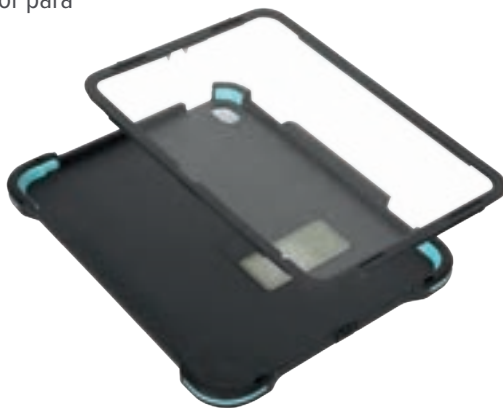

Estuche SafePort® Rugged Max para iPad® (10.ª generación) de 10,9 pulgadas

- Con tecnología Blue Shock, nuestro avanzado y liviano sistema de protección de esquinas de triple capa para la máxima protección del dispositivo
- Pasa la prueba de caída de grado militar desde 5,9 pies/1,8 m (MIL-STD-810G)
- Carcasa sobremoldeada de tres piezas con TPU que absorbe los impactos
- Clasificación IP54 para resistencia al polvo y al agua
- El protector de pantalla integrado y sin marco ayuda a proteger contra desgastes y rayones
- Tapones de silicona para cubrir los puertos de audio y alimentación cuando sea necesario
- El soporte incorporado se abre con una mano para escribir y ver
- Correa de mano desmontable integrada en el mango deslizante
- Ventana transparente en la parte posterior para mostrar la etiqueta del activo
- Soporte integrado para Apple Pencil® o lápiz óptico (el lápiz se vende por separado en Apple®)

● THD929GL